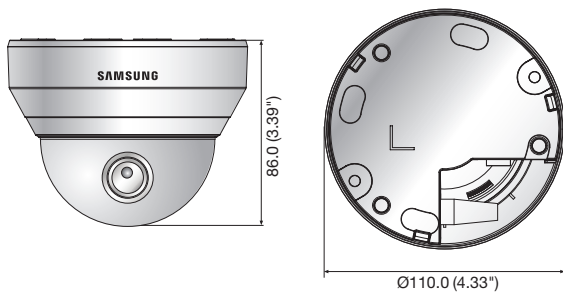

## Key Features

- Max. 2M (1920 x 1080) resolution
- 2.8mm fixed lens
- 0.15Lux@F1.8 (Color), 0.15Lux@F1.8 (B/W)
- 30fps@all resolutions (H.264)
- H.264, MJPEG dual codec, Multiple streaming
- Motion detection, Tampering
- micro SD/SDHC memory slot, PoE
- Hallway view support (Rotate 90°/270°)
- LDC support (Lens Distortion Correction)

## Dimensions

Unit : mm (inch)