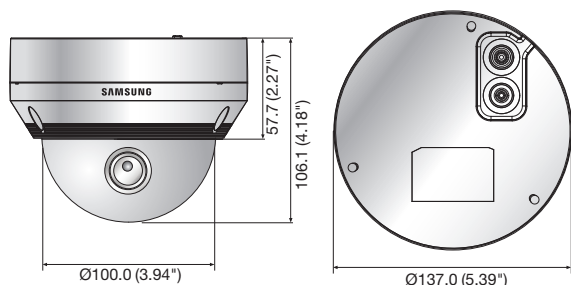

## Key Features

- Max. 2M (1920 x 1080) resolution
- 2.8 ~ 12mm (4.3x) varifocal lens
- 0.095Lux@F1.4 (Color), 0Lux@F1.4 (B/W : IR LED on)
- 30fps@all resolutions (H.264)
- H.264, MJPEG dual codec, Multiple streaming
- Motion detection, Tampering
- micro SD/SDHC memory slot, PoE
- IR viewable length 20m, IP66, IK10
- Hallway view support (Rotate 90°/270°)
- LDC support (Lens Distortion Correction)

## Dimensions

Unit : mm (inch)