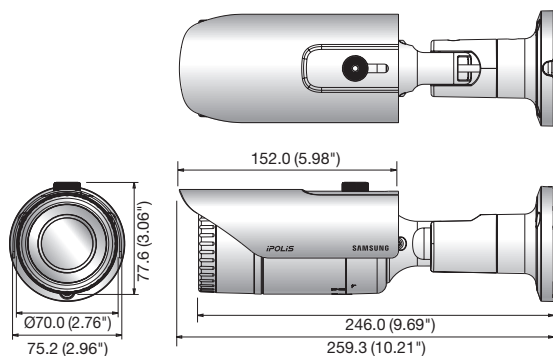

Dimensions

Unit : mm (inch)

SNO-L5083RN/P	
VIDEO	
Imaging Device	1/3" 1.37M CMOS
Total Pixels	1,312(H) x 1,069(V)
Effective Pixels	1,305(H) x 1,049(V)
Scanning System	Progressive
Min. Illumination	Color : 0.04Lux (1/30sec, F1.4), 0.001Lux (2sec, F1.4) B/W : 0Lux (IR LED on)
LENS	
Focal Length (Zoom Ratio)	2.8 ~ 12mm (4.3x) varifocal
Max. Aperture Ratio	F1.4
Angular Field of View	H : 88.2°(Wide) ~ 28.6°(Tele) / V : 69.4°(Wide) ~ 23.0°(Tele) / D : 117.3°(Wide) ~ 36.2°(Tele)
Min. Object Distance	0.5m (1.64ft)
Focus Control	Manual
Lens Type	DC auto iris
Mount Type	Board type
OPERATIONAL	
IR Viewable Length	20m (65.62ft)
Camera Title	Off / On (Displayed up to 15 characters)
Day & Night	True Day & Night
Backlight Compensation	Off / BLC
Contrast Enhancement (DWR)	SSDR (Samsung Super Dynamic Range) (Off / On)
Digital Noise Reduction	SSNR (Off / On)
Motion Detection	Off / On (4ea rectangular zones)
Privacy Masking	Off / On (6ea rectangular zones)
Gain Control	Off / Low / Middle / High
White Balance	ATW / AWC / Manual / Indoor / Outdoor
LDC (Lens Distortion Correction)	Off / On (5 levels with min / max)
Electronic Shutter Speed	Minimum / Maximum / Anti flicker
Flip / Mirror	Flip / Mirror / Hallway view
Intelligent Video Analytics	Motion detection with metadata, Tampering
Alarm Triggers	Motion detection, Tampering detection, SD card error, NAS error
Alarm Events	File upload via FTP and E-mail, Local storage recording at event, Notification via E-mail
NETWORK	
Ethernet	RJ-45 (10/100BASE-T)
Video Compression Format	H.264, MJPEG
Resolution	1280 x 1024, 1280 x 960, 1280 x 720, 1024 x 768, 800 x 600, 720 x 576, 640 x 480, 320 x 240
Max. Framerate	H.264 : Max. 30fps at all resolutions MJPEG : Max. 1fps at 1280 x 1024, 1280 x 960, 1280 x 720, 1024 x 768, Max. 15fps at other resolution
Video Quality Adjustment	H.264 : Target bitrate level control, MJPEG : Quality level control
Bitrate Control Method	H.264 : CBR or VBR, MJPEG : VBR
Streaming Capability	Multiple streaming (Up to 3 profiles)
Audio I/O	Line in
Audio Compression Format	G.711 u-law / G.726 selectable G.726 (ADPCM) 8KHz, G.711 8KHz, G.726 : 16Kbps, 24Kbps, 32Kbps, 40Kbps
Audio Communication	Uni-directional audio
IP	IPv4, IPv6
Protocol	TCP/IP, UDP/IP, RTP(UDP), RTP(TCP), RTCP, RTSP, NTP, HTTP, HTTPS, SSL, DHCP, PPPoE, FTP, SMTP, ICMP, IGMP, SNMPv1/v2c/v3(MIB-2), ARP, DNS, DDNS, QoS, PIM-SM, UPnP, Bonjour
Security	HTTPS(SSL) login authentication, Digest login authentication IP address filtering, User access log, 802.1x authentication
Streaming Method	Unicast / Multicast
Max. User Access	6 users at unicast mode
Storage	micro SD/SDHC max. 32G, NAS - Motion images recorded in the SD memory card can be downloaded - Manual recording at local PC
Application Programming Interface	ONVIF Profile S, G, SUNAPI (HTTP API)
Webpage Language	English, French, German, Spanish, Italian, Chinese, Korean, Russian, Japanese, Swedish, Danish, Portuguese, Turkish, Polish, Czech, Rumanian, Serbian, Dutch, Croatian, Hungarian, Greek, Norwegian, Finnish
Web Viewer	Supported OS : Windows XP / VISTA / 7 / 8 / 8.1, MAC OS X 10.7 ~ 10.10 Supported Browser : Microsoft Internet Explorer (Ver. 8 ~ 11), Mozilla Firefox (Ver. 9 ~ 35), Google Chrome (Ver. 15 ~ 40), Apple Safari (Ver. 8.0.2(Mac OS X 10.10), 7.0.6 (Mac OS X 10.9), 6.0.2 (Mac OS X 10.8, 10.7 only), 5.1.7) * Mac OS X only
Central Management Software	SmartViewer
ENVIRONMENTAL	
Operating Temperature / Humidity	-30°C ~ +55°C (-22°F ~ +131°F) / Less than 90% RH *Start up should be done at above -20°C (-4°F)
Storage Temperature / Humidity	-30°C ~ +60°C (-22°F ~ +140°F) / Less than 90% RH
Ingress Protection	IP66
Vandal Resistance	IK10
ELECTRICAL	
Input Voltage / Current	PoE (IEEE802.3af, Class2)
Power Consumption	Max. 5.9W
MECHANICAL	
Color / Material	Dark gray / Metal
Dimensions (WxH)	Ø70.0 x 246.0mm (Ø2.76" x 9.69") (Without sunshield)
Weight	650g (1.43 lb)