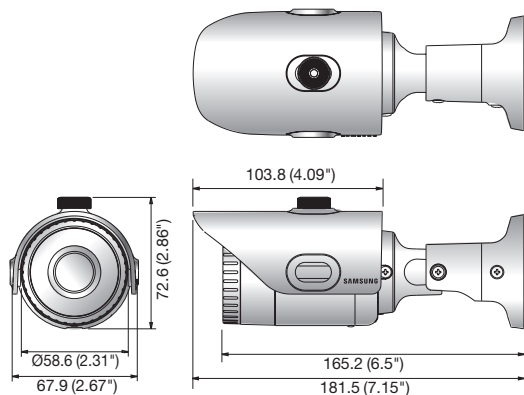

## Dimensions

Unit : mm (inch)

## Key Features

- Max. 2M (1920 x 1080) resolution
- 3.6mm fixed lens
- 0.15Lux@F1.8 (Color), 0Lux@F1.8 (B/W : IR LED on)
- 30fps@all resolutions (H.264)
- H.264, MJPEG dual codec, Multiple streaming
- Motion detection, Tampering
- micro SD/SDHC memory slot, PoE
- IR viewable length 20m, IP66
- Hallway view support (Rotate 90°/270°)
- LDC support (Lens Distortion Correction)