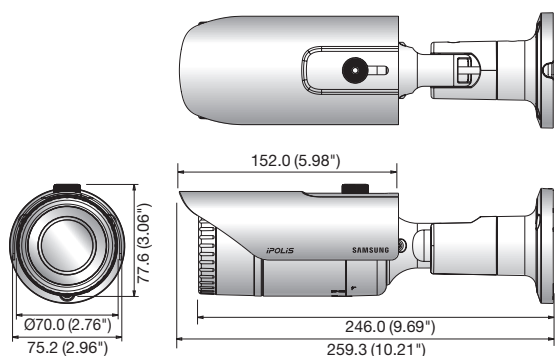

### Protect your device with waterproof plug

Connect the waterproof plug with the lan cable connection to reduce installation costs and get waterproof protection.

## Key Features

- Max. 2M (1920 x 1080) resolution
- 2.8 ~ 12mm (4.3x) varifocal lens
- 0.095Lux@F1.4 (Color), 0Lux@F1.4 (B/W : IR LED on)
- 30fps@all resolutions (H.264)
- H.264, MJPEG dual codec, Multiple streaming
- Motion detection, Tampering
- micro SD/SDHC memory slot, PoE
- IR viewable length 20m, IP66, IK10
- Hallway view support (Rotate 90°/270°)
- LDC support (Lens Distortion Correction)

## Dimensions

Unit : mm (inch)