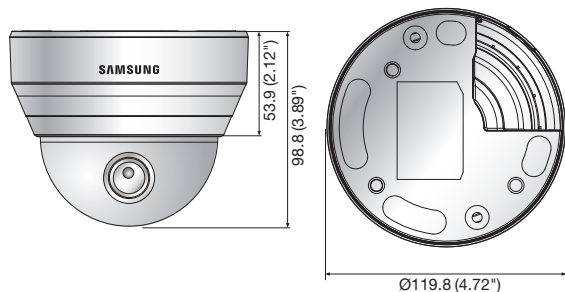

## Key Features

- Max. 2M (1920 x 1080) resolution
- 2.8 ~ 12mm (4.3x) varifocal lens
- 0.095Lux@F1.4 (Color), 0Lux@F1.4 (B/W : IR LED on)
- 30fps@all resolutions (H.264)
- H.264, MJPEG dual codec, Multiple streaming
- Motion detection, Tampering
- micro SD/SDHC memory slot, PoE
- IR viewable length 15m
- Hallway view support (Rotate 90°/270°)
- LDC support (Lens Distortion Correction)

## Dimensions

Unit : mm (inch)