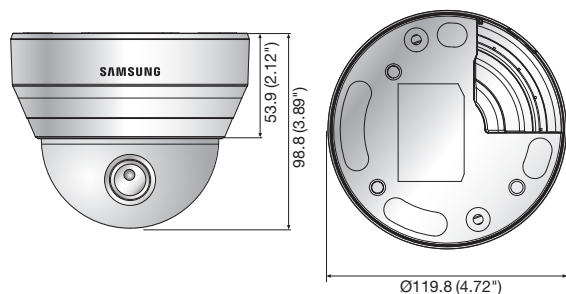

## Key Features

- Max. 1.3M (1280 x 1024) resolution
- 16 : 9 HD (720P) resolution support
- 2.8 ~ 12mm (4.3x) varifocal lens
- 0.04Lux@F1.4 (Color), 0Lux@F1.4 (B/W : IR LED on)
- 30fps@all resolutions (H.264)
- H.264, MJPEG dual codec, Multiple streaming
- Motion detection, Tampering
- micro SD/SDHC memory slot, PoE
- IR viewable length 15m
- Hallway view support (Rotate 90°/270°)
- LDC support (Lens Distortion Correction)

## Dimensions

Unit : mm (inch)