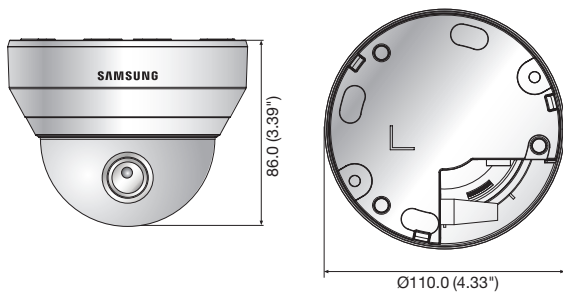

# SND-L6013

2Megapixel Full HD Network Dome Camera

## Key Features

- Max. 2M (1920 x 1080) resolution
- 3.6mm fixed lens
- 0.15Lux@F1.8 (Color), 0.15Lux@F1.8 (B/W)
- 30fps@all resolutions (H.264)
- H.264, MJPEG dual codec, Multiple streaming
- Motion detection, Tampering
- micro SD/SDHC memory slot, PoE
- Hallway view support (Rotate 90°/270°)
- LDC support (Lens Distortion Correction)

## Dimensions

Unit : mm (inch)