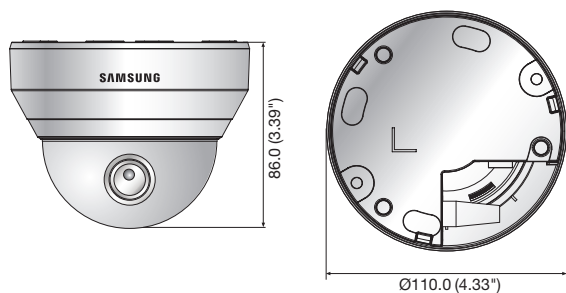

## Dimensions

Unit : mm (inch)

## Key Features

- Max. 2M (1920 x 1080) resolution
- 3.6mm fixed lens
- 0.15Lux@F1.8 (Color), 0Lux@F1.8 (B/W : IR LED on)
- 30fps@all resolutions (H.264)
- H.264, MJPEG dual codec, Multiple streaming
- Motion detection, Tampering
- micro SD/SDHC memory slot, PoE
- IR viewable length 15m
- Hallway view support (Rotate 90°/270°)
- LDC support (Lens Distortion Correction)