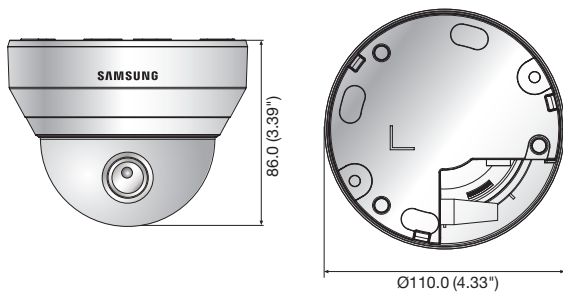

# SND-L5013

1.3Megapixel HD Network Dome Camera

## Key Features

- Max. 1.3M (1280 x 1024) resolution
- 16 : 9 HD (720P) resolution support
- 3.6mm fixed lens
- 0.085Lux@F1.8 (Color), 0.085Lux@F1.8 (B/W)
- 30fps@all resolutions (H.264)
- H.264, MJPEG dual codec, Multiple streaming
- Motion detection, Tampering
- micro SD/SDHC memory slot, PoE
- Hallway view support (Rotate 90°/270°)
- LDC support (Lens Distortion Correction)

## Dimensions

Unit : mm (inch)